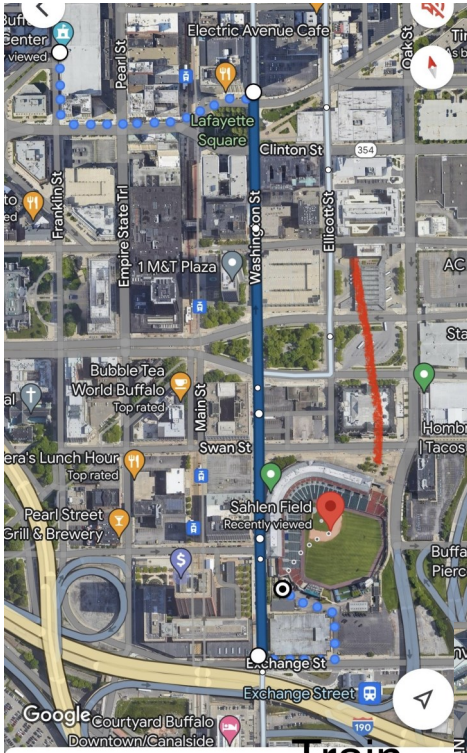

Options for getting to Sahlen Field for FFA Fun Night

Public Transit Instructions

To the Ballpark:

1. Get on at Fountain Plaza across from NexGen Fitness. Heading toward M&T Bank.
2. Go 2 stops and get off.
3. Continue Walking toward M&T Bank.
4. When you get to Swan Street, Sahlen's Field (the ballpark) is on the left.

Train

19 min (0.8 mi) Mostly flat **Walking**

Questions Day Of?
Call Rolland Krohn

518-852-7199

5 min (0.8 mi) **School bus**