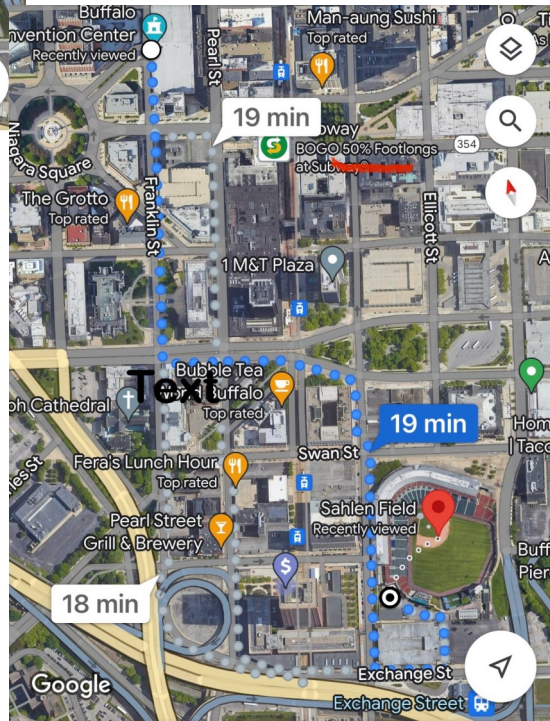

Options for getting to Sahlen Field for FFA Fun Night

Public Transit Instructions

To the Ballpark:

1. Get on at Fountain Plaza across from NexGen Fitness. Heading toward M&T Bank.
2. Go 2 stops and get off.
3. Continue Walking toward M&T Bank.
4. When you get to Swan Street, Sahlen's Field (the ballpark) is on the left.

Train

19 min (0.8 mi) Mostly flat **Walking**

Questions Day Of?
Call Rolland Krohn

518-852-7199

5 min (0.8 mi) **School bus**