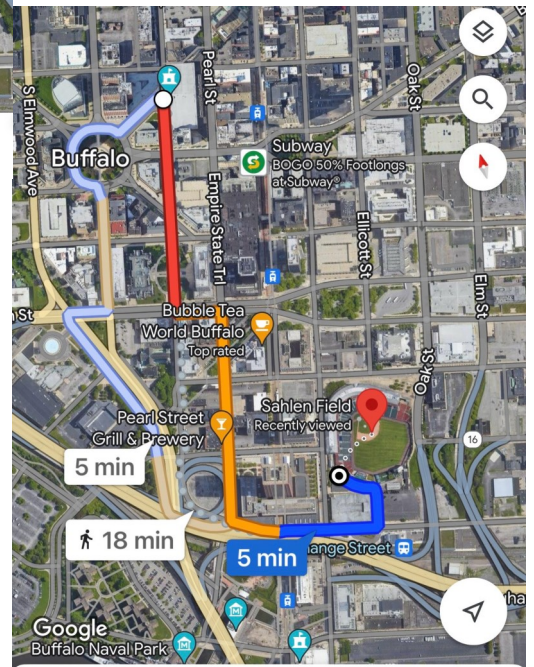

Options for getting to Sahlen Field for FFA Fun Night

Public Transit Instructions

To the Ballpark:

1. Get on at Fountain Plaza across from NexGen Fitness. Heading toward M&T Bank.
2. Go 2 stops and get off.
3. Continue Walking toward M&T Bank.
4. When you get to Swan Street, Sahlen's Field (the ballpark) is on the left.

Train

19 min (0.8 mi) Mostly flat **Walking**

Questions Day Of?
Call Rolland Krohn

518-852-7199

5 min (0.8 mi) **School bus**