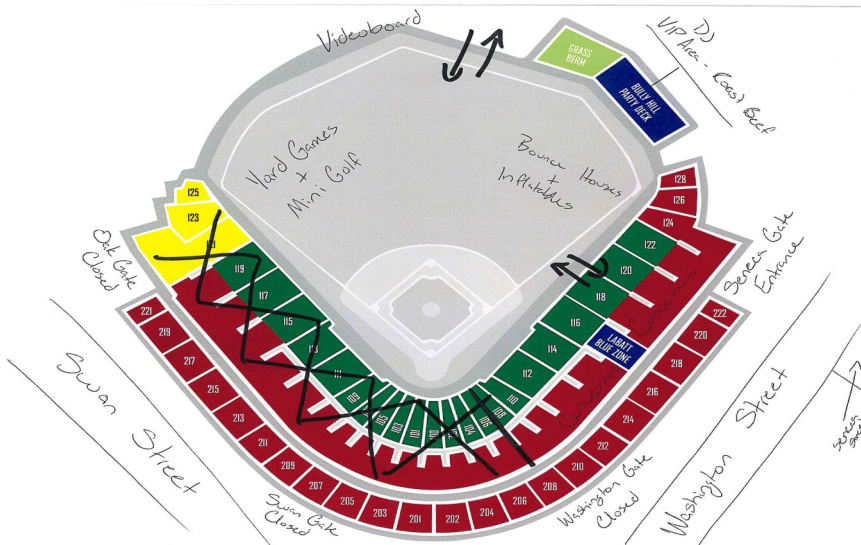

Options for getting to Sahlen Field for FFA Fun Night

Public Transit Instructions

To the Ballpark:

1. Get on at Fountain Plaza across from NexGen Fitness. Heading toward M&T Bank.
2. Go 2 stops and get off.
3. Continue Walking toward M&T Bank.
4. When you get to Swan Street, Sahlen's Field (the ballpark) is on the left.

Train

19 min (0.8 mi) Mostly flat **Walking**

Questions Day Of?
Call Rolland Krohn

518-852-7199

5 min (0.8 mi) **School bus**